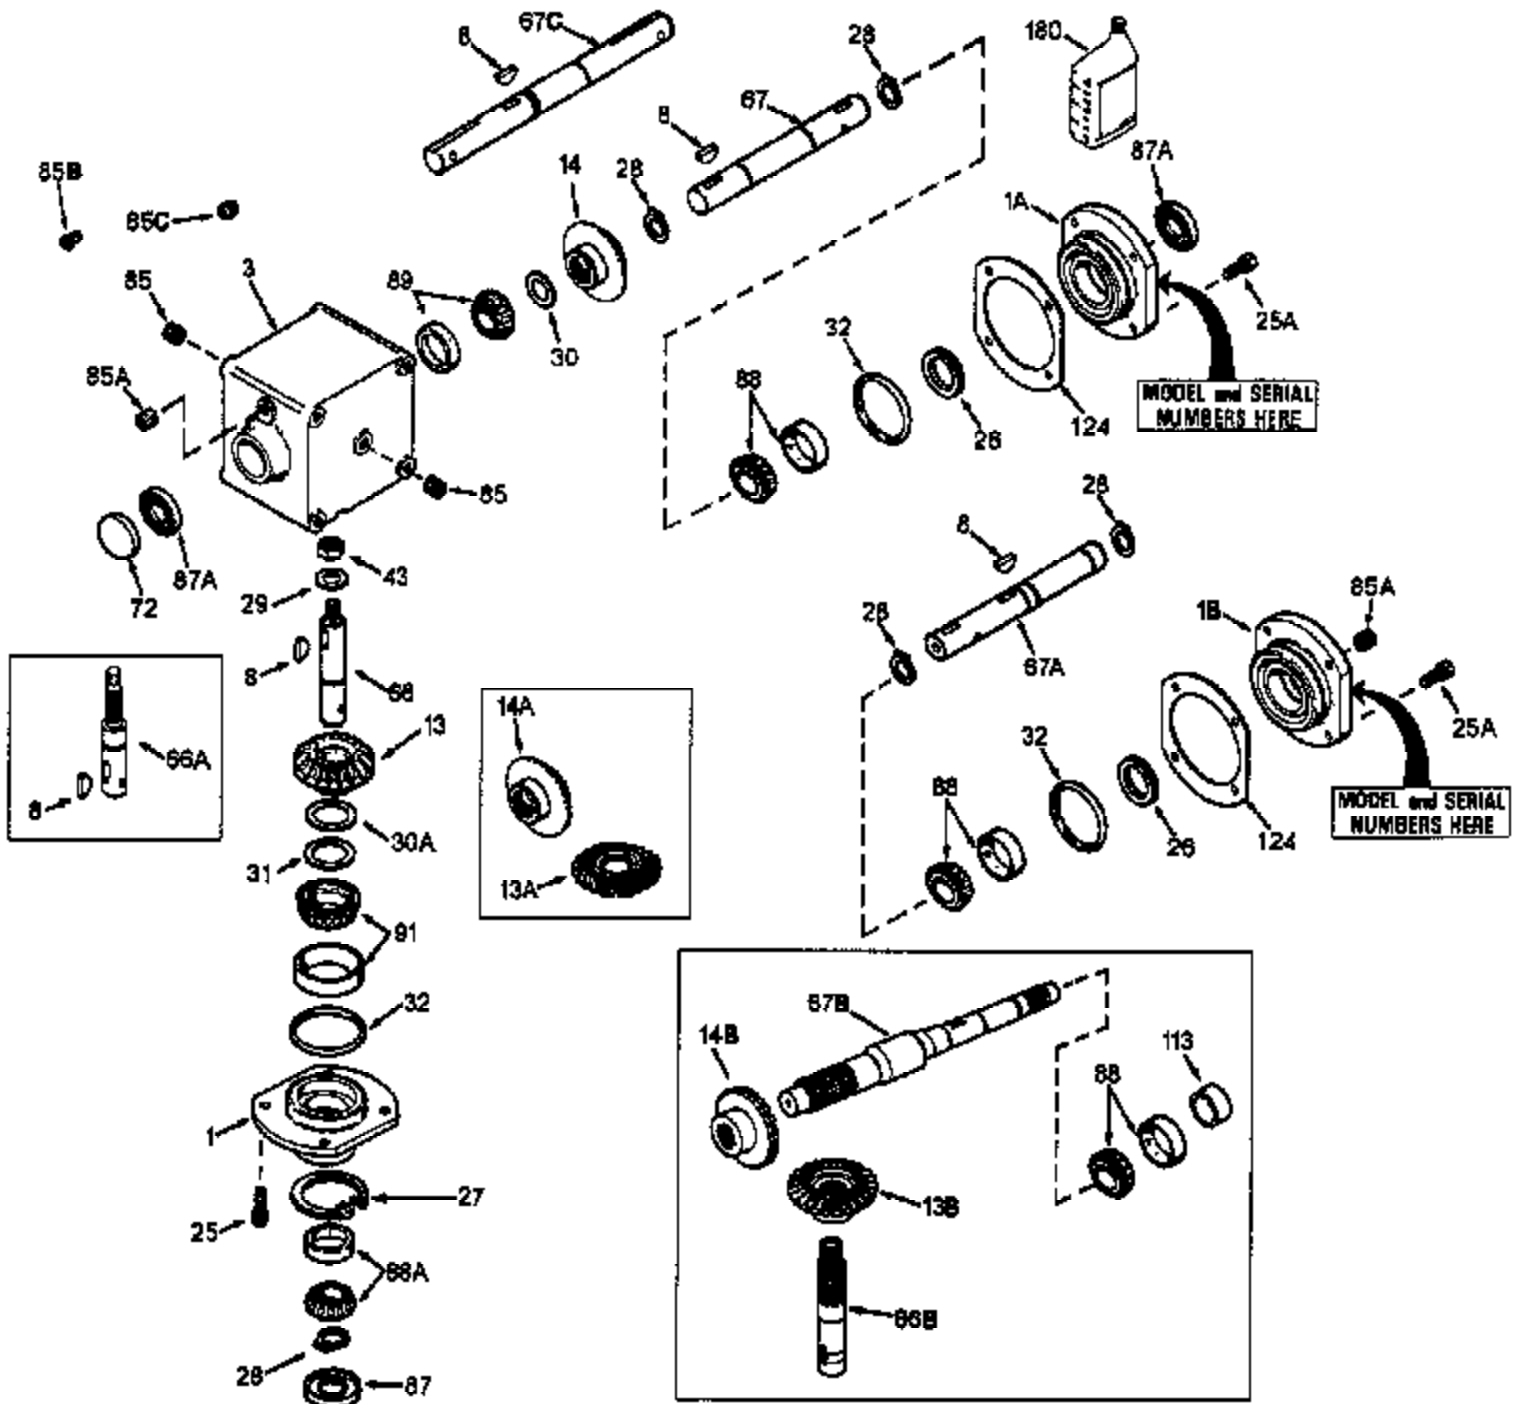

JOIST
DAS ORIGINAL

ILLUSTRATION SHOWS TYPICAL PARTS ONLY. ORDER BY PART NUMBER. PARTS NOT LISTED ARE SUPPLIED BY OEM.

Ref #	Part Number	Qty	Description
1	786104A	1	Retainer Cap
1A	786106	1	Retainer Cap
3	770076	1	Right Angle Drive Housing
8	792114	2	Woodruff Key #807
13	778167	1	Bevel Gear (25 teeth-steel)
14	778171	1	Bevel Gear (26 teeth-steel)
25	792037	8	Screw 5/16-18 x 1"
26	780137	1	Load Ring 1.003 OD
28	792113	3	Retaining Ring
29	792115	1	Flat Washer .755 ID x .105W
30	780131	1	Shim (1-1/2" OD x 1-1/64" ID x .002 t hick)
31	780138	1	Shim (2" OD x 1.521" ID x .002 thick)
32	788063	2	O Ring 2.987 ID
43	792110A	1	Hex Jam Nut 3/4-16
66	776224	1	Input Shaft
67A	776223	1	Output Shaft
85A	792039	2	Plug 1/8-27
85	792116	2	Pipe Plug 1/4-18
87	788064	1	Oil Seal 1"
87A	788065	1	Oil Seal 1"
88	780132	1	Bearing & Cup Assy (SEE REPAIR MANUAL)
88A	780132	1	Bearing & Cup Assy (SEE REPAIR MANUAL)
89	780132	1	Bearing & Cup Assy (SEE REPAIR MANUAL)
91	780134	1	Bearing & Cup Assy (SEE REPAIR MANUAL)
124	780136	1	Shim 3.302 ID
180	730229A	1	Gear Oil 80W90

1100-1100-016 Page 3 of 8
Peerless